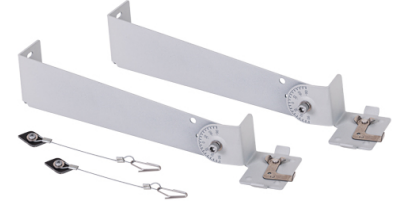

GWAL30-Bracket-S

About Product

LEDiLINE wall bracket

Technical Information

accessory Name:	Mounting bracket GWAL30-Bracket-S
Catalog Code/product code:	GWAL30-Bracket-S
Body Material:	Steel sheet
Body Coating:	Powder coated
Body Color:	Silver
RAL:	RAL9006
Packaging type:	Nylon cover and carton
Accessory Characteristic:	Adjustable to desired angle